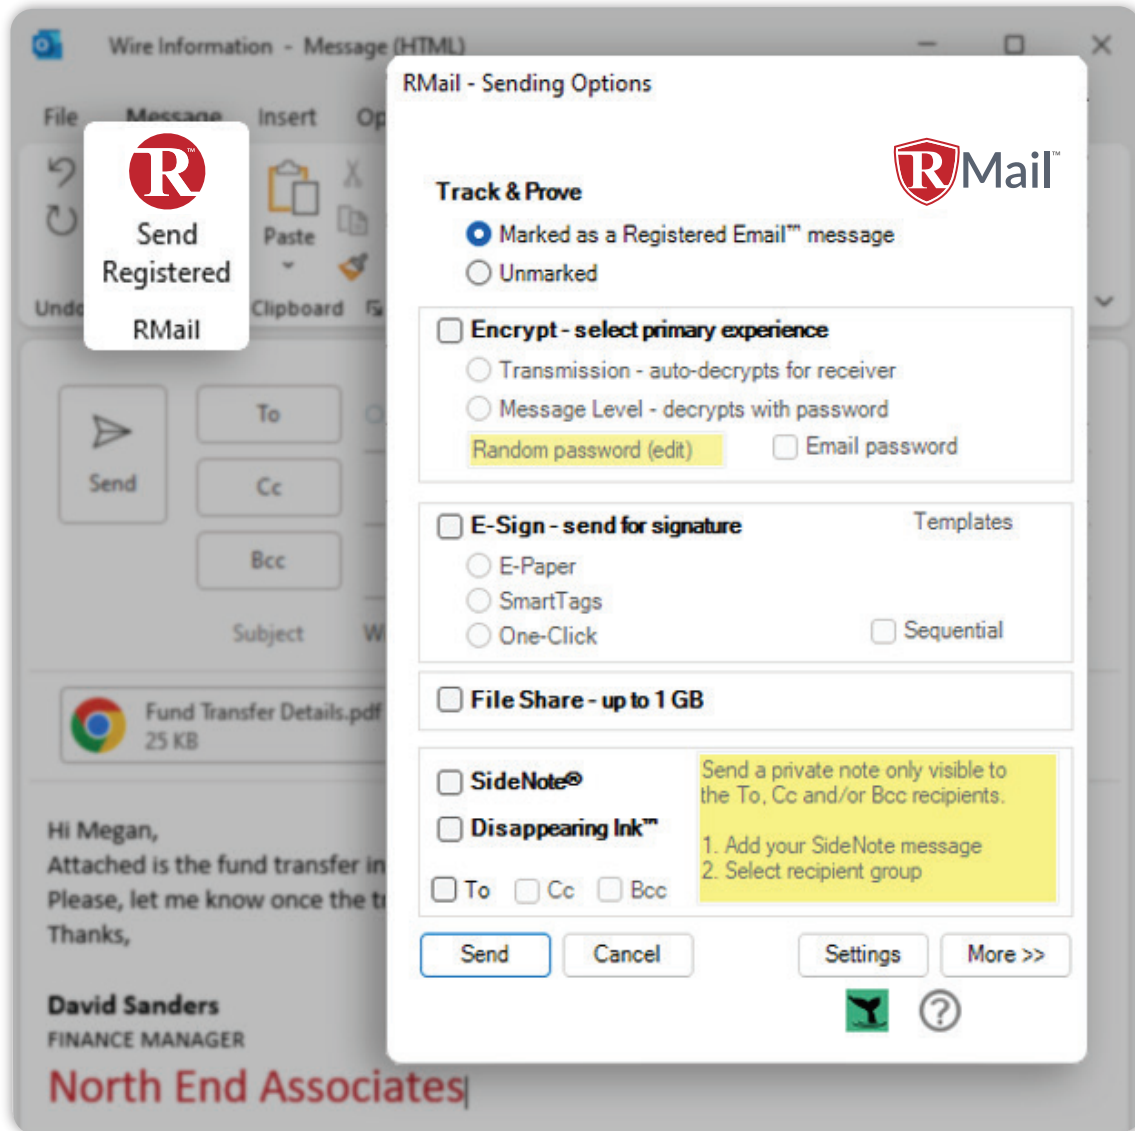

All-in-One in the Inbox

RMail installs seamlessly into Microsoft Outlook, Gmail, Salesforce and more to empower users with its full set of email security, DLP, privacy compliance and productivity tools at the click of a button.