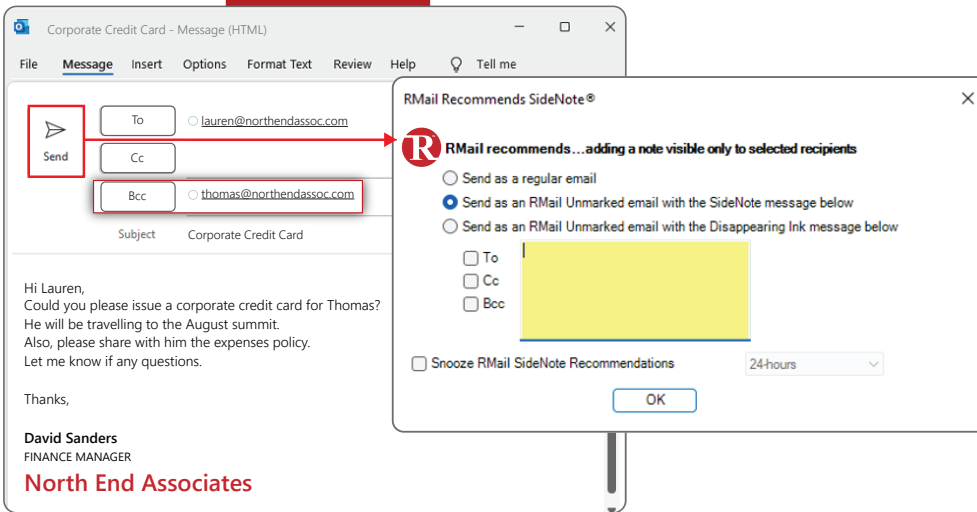

Double Blind Cc™ & Private SideNote®

AS SENT

In the normal process of sending an email, RMail AI detects whether it may be useful for senders to add contextual SideNote® message visible only to selected recipients. When used in combination with Disappearing Ink™, that note can be set to disappear after read, without any trace.

Senders can redact addresses in the To/Cc fields, such that recipients in Bcc can see who was copied but cannot inadvertently reply to all, exposing that they were blind copied.

AS RECEIVED