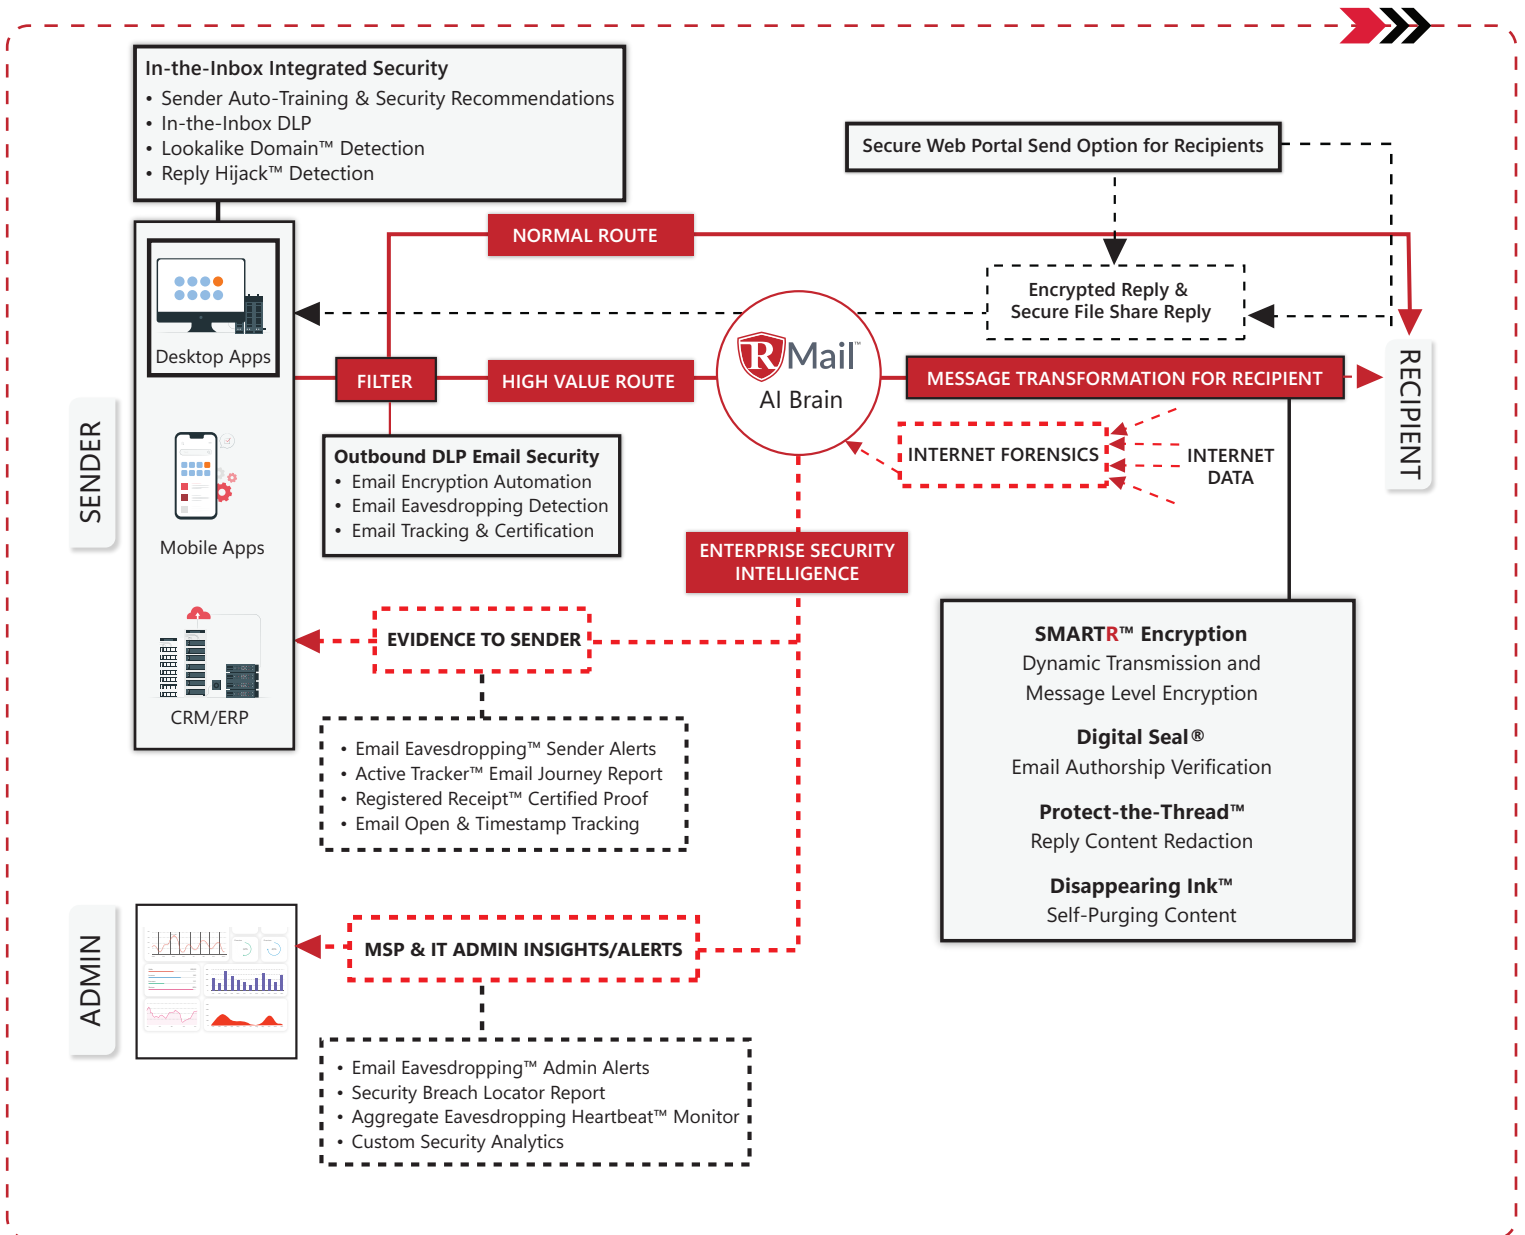

RMail Outbound Security Cloud

Perfect Harmony, Enhance the Outbound

Keep your existing inbound email security – and even your outbound DLP if you so choose. Add RMail outbound security gateway, in-the-inbox integrated cloud email security, and in-the-ether e-security content controls: all, some or one. RMail harmoniously extends your existing email security systems, adding elegantly-easy encryption user experiences, unique BEC targeted attack detection, and more, with AI DLP automation.