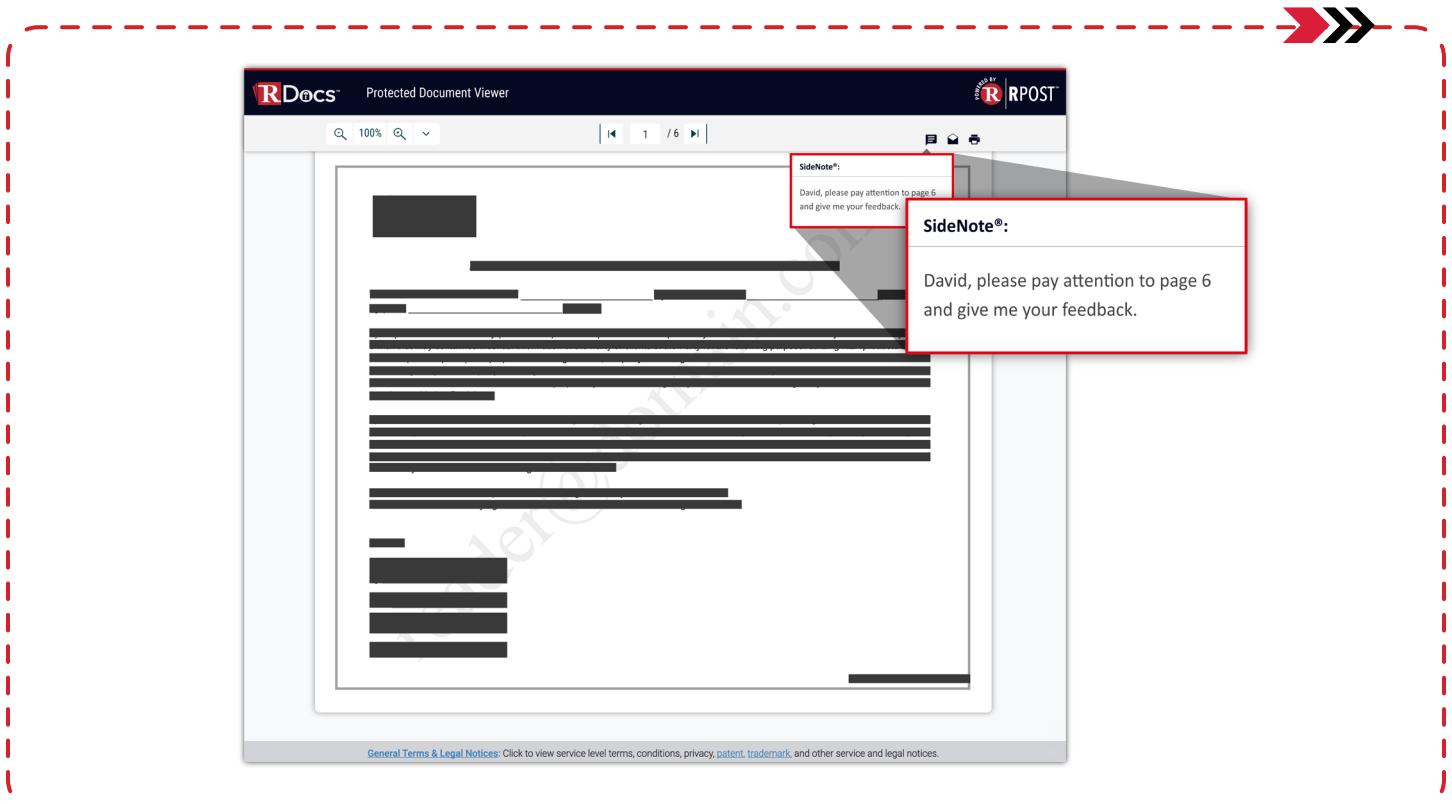

## Contextual Messages for Readers

RDocs™ enables in-document real-time interactivity in a secure environment ready for the hybrid workspace. With SideNote™, senders can easily add notes or comments that readers visualize in the context of the document.