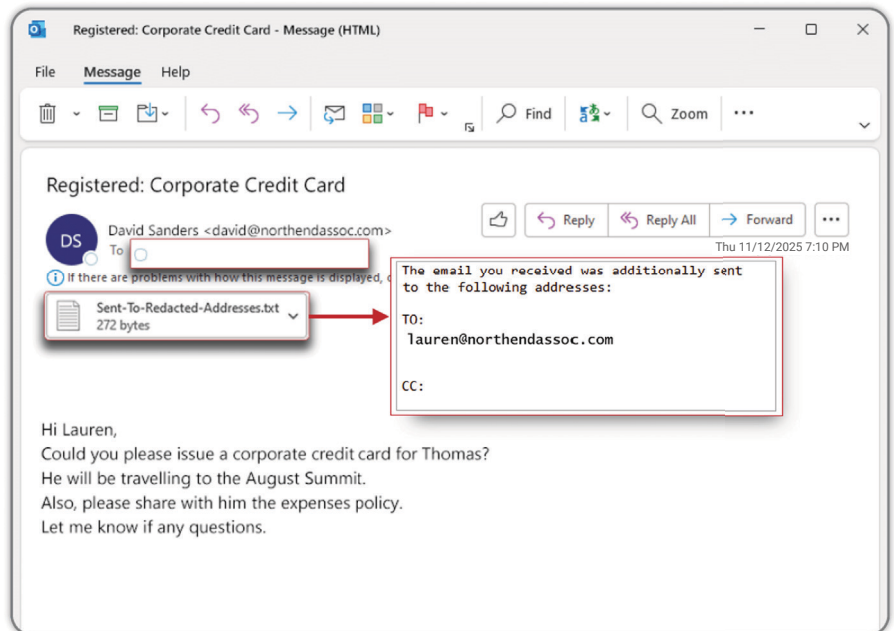

# Double Blind Cc™

AS SENT

In the normal process of sending an email, RMail AI detects whether it may be useful for senders to add contextual SideNote® message visible only to selected recipients. When used in combination with Disappearing Ink™, that note can be set to disappear after read, without any trace.

AS RECEIVED

Senders can redact addresses in the To/Cc fields, such that recipients in Bcc can see who was copied but cannot inadvertently reply to all, exposing that they were blind copied.