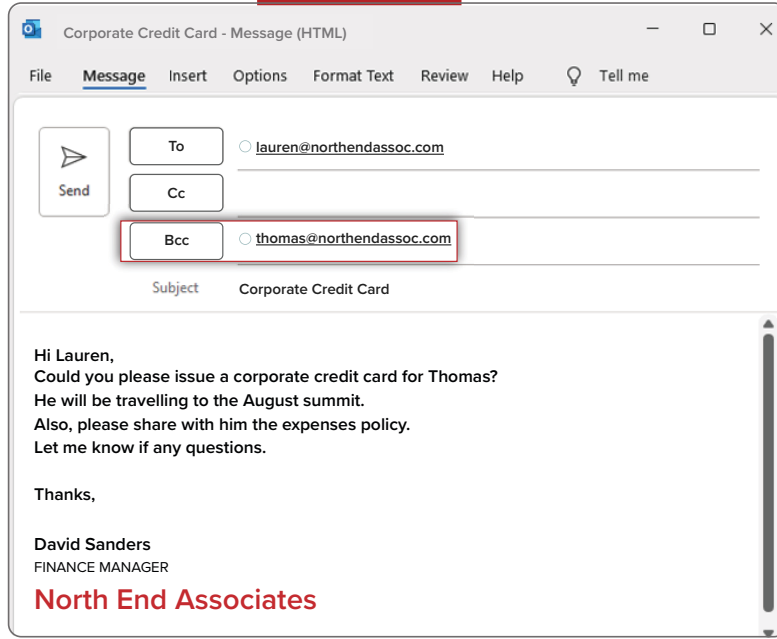

# Double Blind Cc™

AS SENT

In the normal process of sending an email, RMail AI detects whether it may be useful for senders to add contextual SideNote® message visible only to selected recipients. When used in combination with Disappearing Ink™, that note can be set to disappear after read, without any trace.

AS RECEIVED

Senders can redact addresses in the To/Cc fields, such that recipients in Bcc can see who was copied but cannot inadvertently reply to all, exposing that they were blind copied.