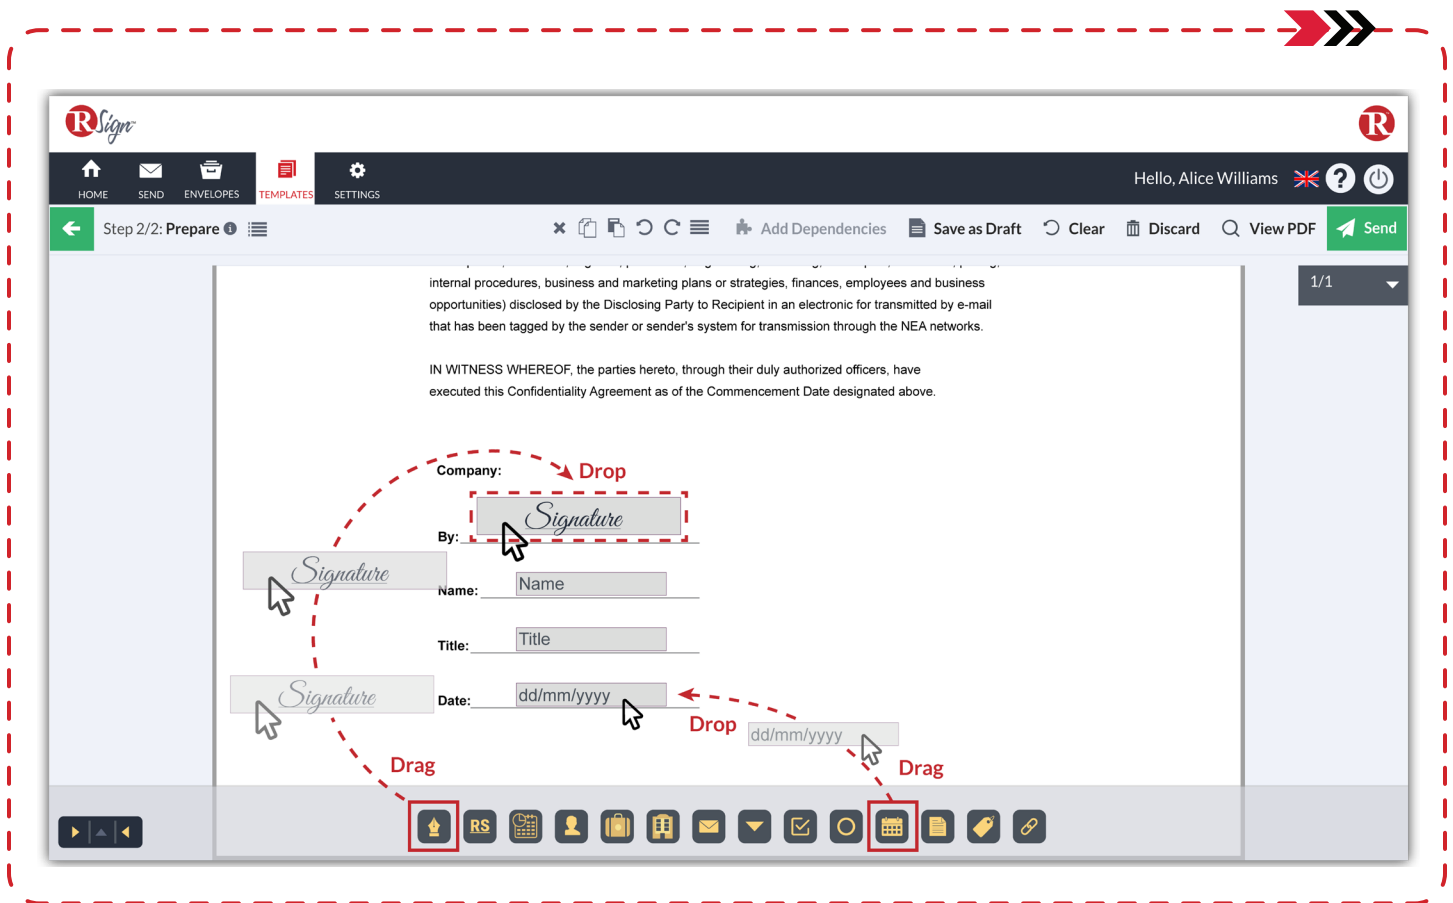

Drag-And-Drop Control Fields

Easy for signers means happy senders. RSign transforms documents and forms into guided, gracefully stylish eSigning experiences. And our expert staff will even transform your signed documents into eSign templates for you — easy onboarding, fast migration from another system.