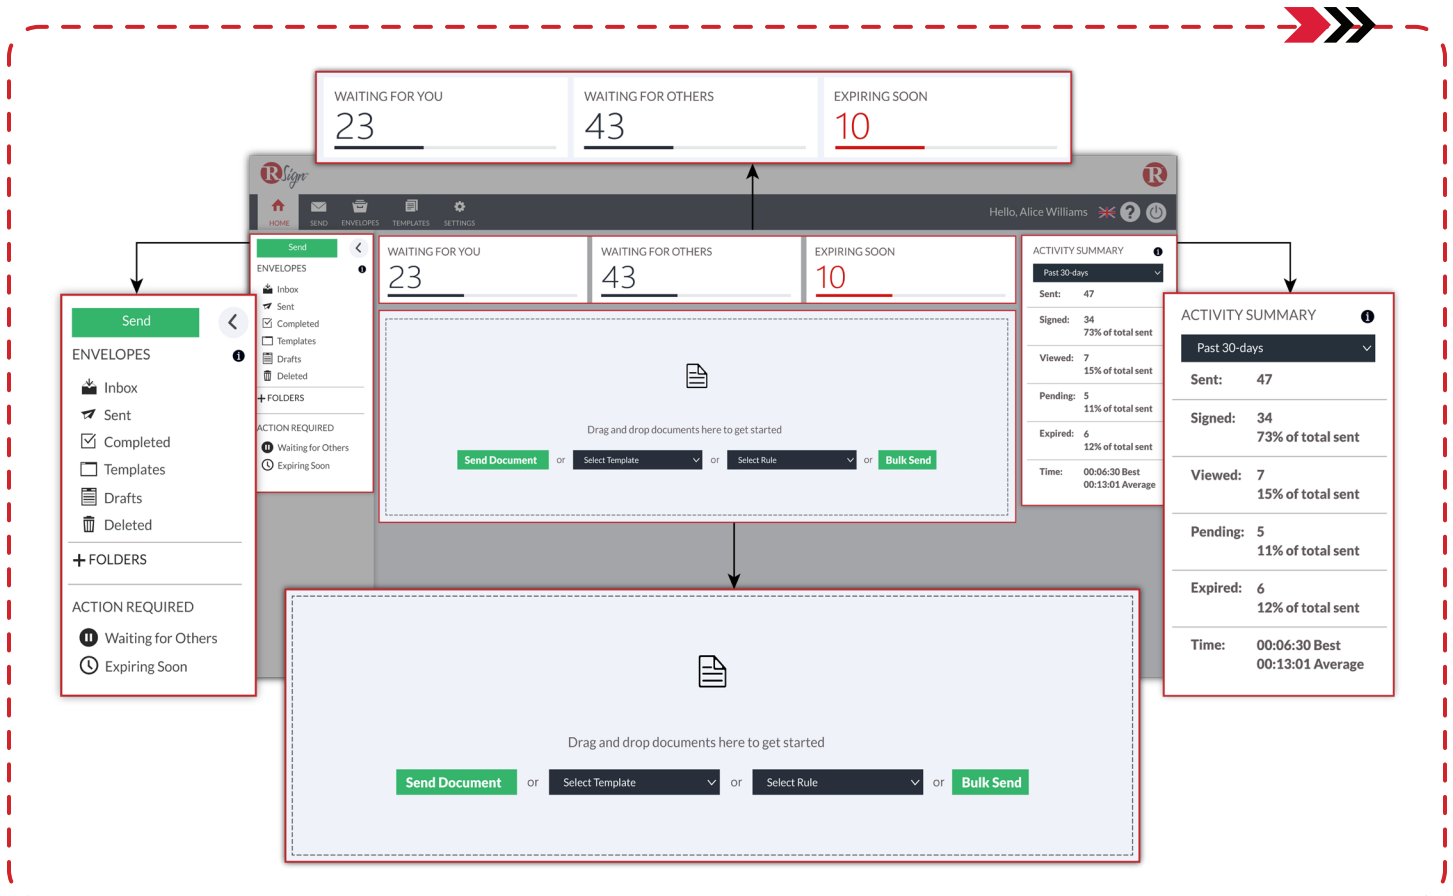

## Personalized Home Dashboard

The RSign Home Dashboard is the one-stop-shop for all your eSign activities and information. It offers a quick snapshot of your most relevant activities and metrics within the RSign platform with real-time envelope tracking for complete visibility over your eSign requests, notifications of upcoming signing events, and more.

With just a few clicks, you can send eSign requests by dragging and dropping your documents or selecting from your list of shared templates.