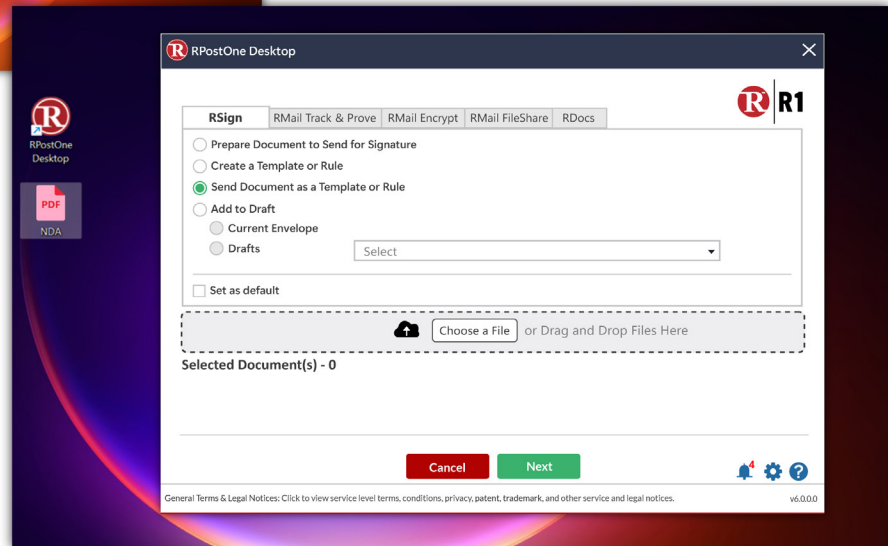

Print-to-Sign with RPost One for Windows

With RPost One, you can send documents and forms for eSignature from anywhere in your Microsoft Windows ecosystem: file explorer, Microsoft Office suite, or any web or desktop application.

Choose from your library of shared templates to send with a few simple clicks directly from RApp, or automatically open in RSign Web to drag and drop your fields for a one-time send.