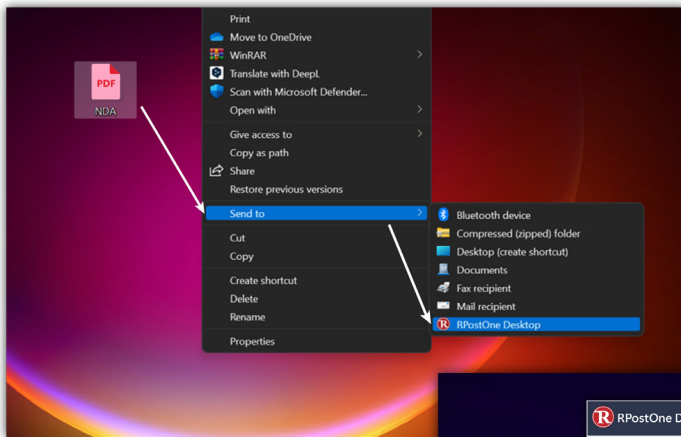

Print-to-Sign with RPost One for Windows

With RPost One, you can send documents and forms for eSignature from anywhere in your Microsoft Windows ecosystem: file explorer, Microsoft Office suite, or any web or desktop application.

Choose from your library of shared templates to send with a few simple clicks directly from RApp, or automatically open in RSign Web to drag and drop your fields for a one-time send.