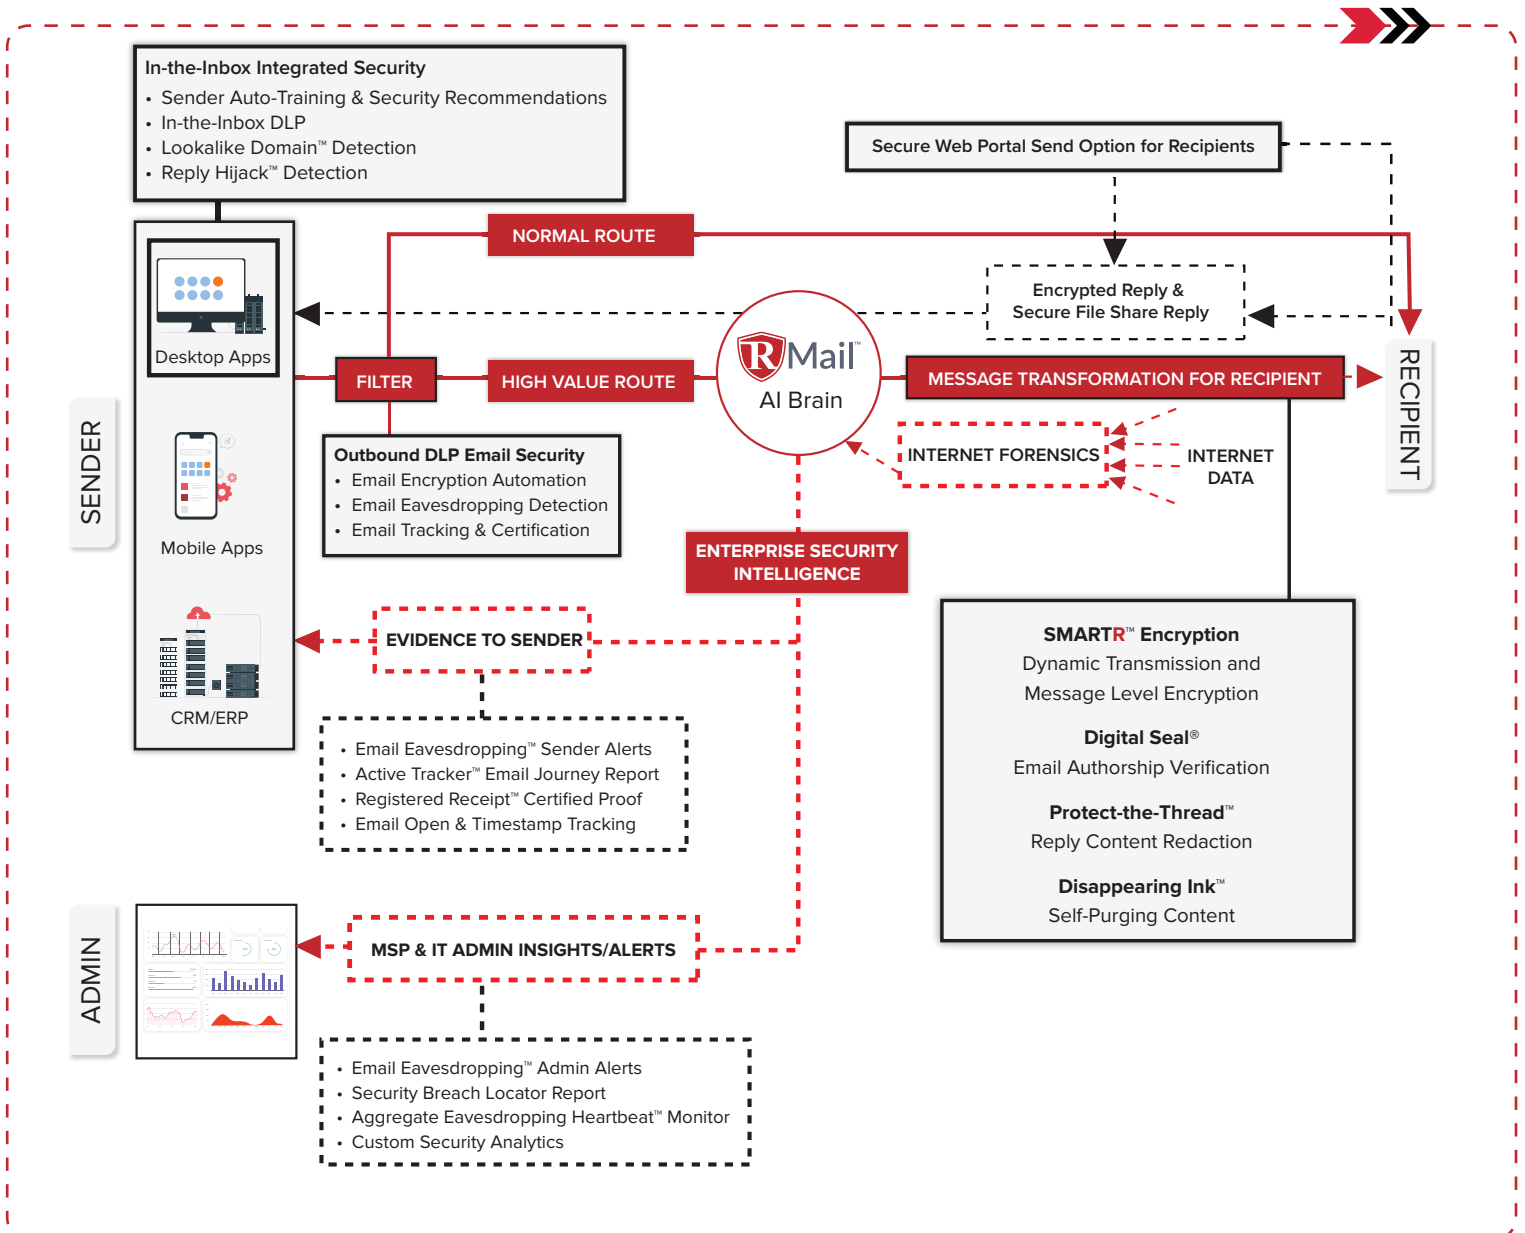

RMail Outbound Security Cloud

Perfect Harmony, Enhance the Outbound

Keep your existing inbound email security – and even your outbound DLP if you so choose.

Add RMail outbound security gateway, in-the-inbox integrated cloud email security, and in-the-ether e-security content controls: all, some or one. RMail harmoniously extends your existing email security systems, adding elegantly-easy encryption user experiences, unique BEC targeted attack detection, and more, with AI DLP automation.