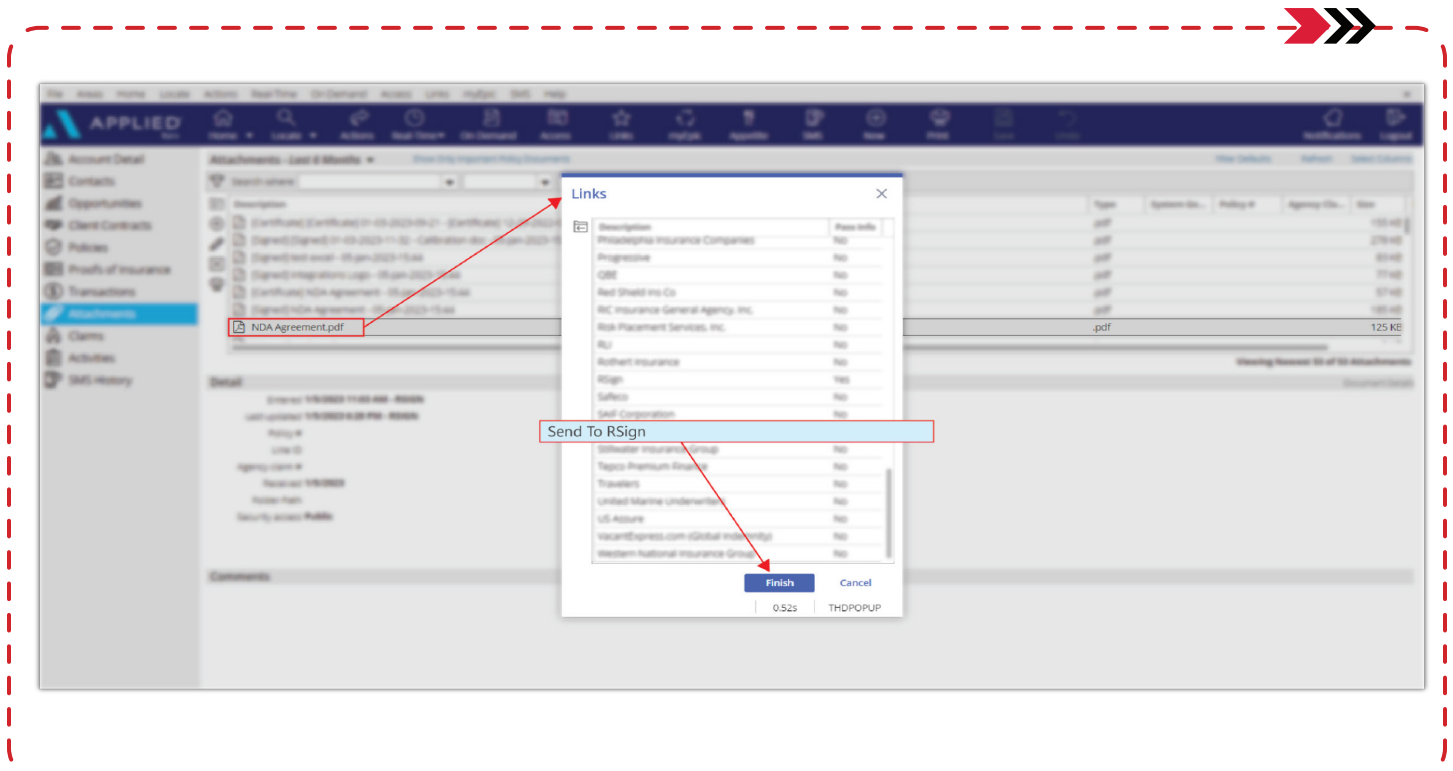

RSign Apps: RSign for Applied Epic

RSign for Applied Epic boosts productivity and adoption by allowing users to send documents for eSignatures directly from within Applied Epic. Once the contract is completed, it will be automatically attached to the corresponding account in the Applied Epic platform.

Plus, senders can also choose to import their contacts from Applied Epic to make the envelope preparation even simpler.